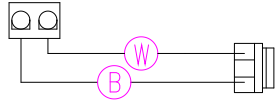

12V Light (White 2-Pin)

33-0010-R7

LEGEND	
	- 1/4" QUICK CONNECT
	- 1/4" QUICK CONNECT PIGGYBACK
	- FORK CONNECTOR
	- RING CONNECTOR
	- SOCKET CONNECTOR
	- PIN CONNECTOR

**HYDRO-QUIP**  
CORONA, CA (909) 273-7575

Manufacture Notes:

#1 For 240V operation of heater, plug must be installed into 240V receptacle.  
For 120V operation of heater, plug must be installed into 120V receptacle.

Dwg. No. <b>C2R21A0-KMPQY</b>	Drawn BH	Rev 5	Wire Color Code B - Black      G - Green Br - Brown    Bl - Blue R - Red        V - Violet O - Orange    W - White Y - Yellow     Gr - Gray
Sheet metal Part #: <b>65-0221</b>	Date 07.19.05		
	Diagram No. <b>4518-J</b>		