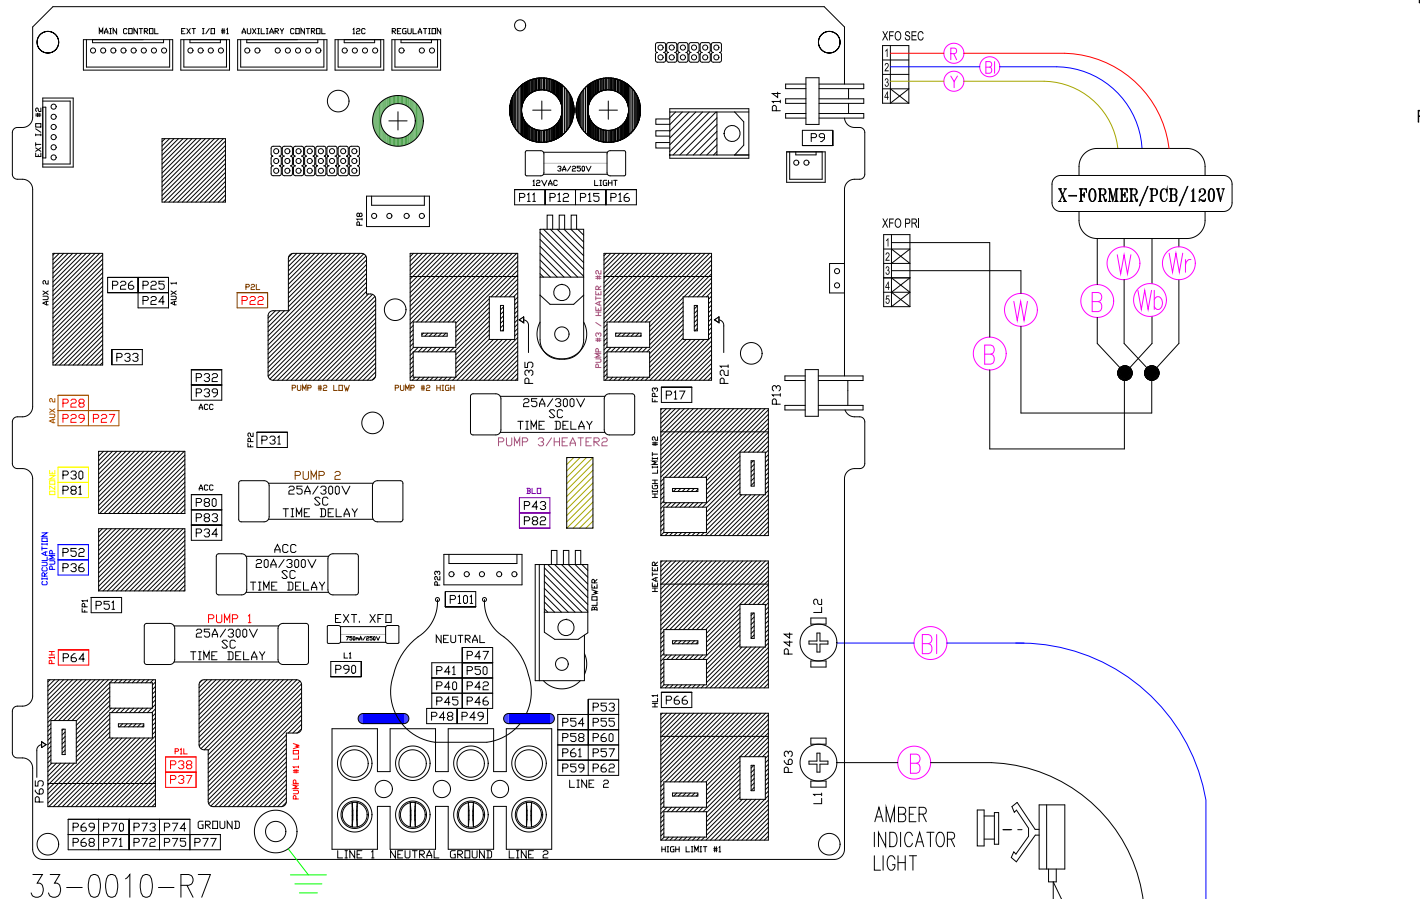

12V Light (White 2-Pin)

33-0010-R7

LEGEND	
	- 1/4" QUICK CONNECT
	- 1/4" QUICK CONNECT PIGGYBACK
	- FORK CONNECTOR
	- RING CONNECTOR
	- SOCKET CONNECTOR
	- PIN CONNECTOR

**HYDRO-QUIP**  
CORONA, CA (909) 273-7575

Manufacture Notes:

#1 For 240V operation of heater, plug must be installed into 240V receptacle.  
For 120V operation of heater, plug must be installed into 120V receptacle.

Dwg. No. <b>C2R21A0-KMPQY</b>	Drawn BH	Rev 5	Wire Color Code B - Black      G - Green Br - Brown    Bl - Blue R - Red        V - Violet O - Orange    W - White Y - Yellow     Gr - Gray
Sheet metal Part #: <b>65-0221</b>	Date 07.19.05		
	Diagram No. <b>4518-J</b>		