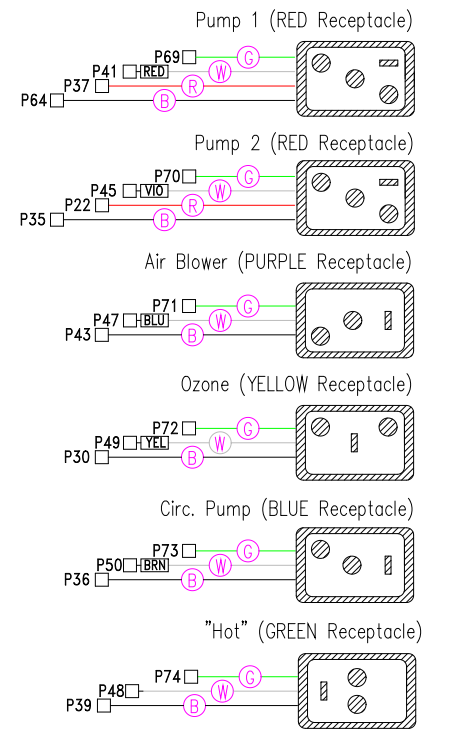

12V Light (White 2-Pin)

33-0010-R7

LEGEND	
	- 1/4" QUICK CONNECT
	- 1/4" QUICK CONNECT PIGGYBACK
	- FORK CONNECTOR
	- RING CONNECTOR
	- SOCKET CONNECTOR
	- PIN CONNECTOR

**HYDRO-QUIP**  
CORONA, CA (909) 273-7575

Manufacture Notes:

#1 For 240V operation of heater, plug must be installed into 240V receptacle.  
For 120V operation of heater, plug must be installed into 120V receptacle.

Dwg. No. <b>C2R21A0-KMPQY</b>	Drawn BH	Rev 5	Wire Color Code B - Black      G - Green Br - Brown    Bl - Blue R - Red        V - Violet O - Orange    W - White Y - Yellow     Gr - Gray
Sheet metal Part #: <b>65-0221</b>	Date 07.19.05		
	Diagram No. <b>4518-J</b>		