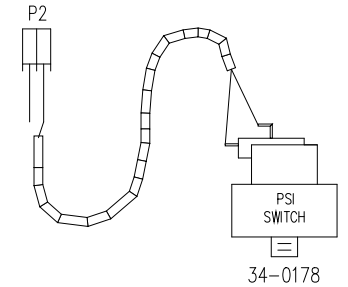

12V Light (White 2-Pin)

33-0010-R7

LEGEND	
	- 1/4" QUICK CONNECT
	- 1/4" QUICK CONNECT PIGGYBACK
	- FORK CONNECTOR
	- RING CONNECTOR
	- SOCKET CONNECTOR
	- PIN CONNECTOR

**HYDRO-QUIP**  
CORONA, CA (909) 273-7575

Manufacture Notes:

#1 For 240V operation of heater, plug must be installed into 240V receptacle.  
For 120V operation of heater, plug must be installed into 120V receptacle.

Dwg. No. <b>C2R21A0-KMPQY</b>	Drawn BH	Rev 5	Wire Color Code B - Black      G - Green Br - Brown    Bl - Blue R - Red        V - Violet O - Orange    W - White Y - Yellow     Gr - Gray
Sheet metal Part #: <b>65-0221</b>	Date 07.19.05		
	Diagram No. <b>4518-J</b>		